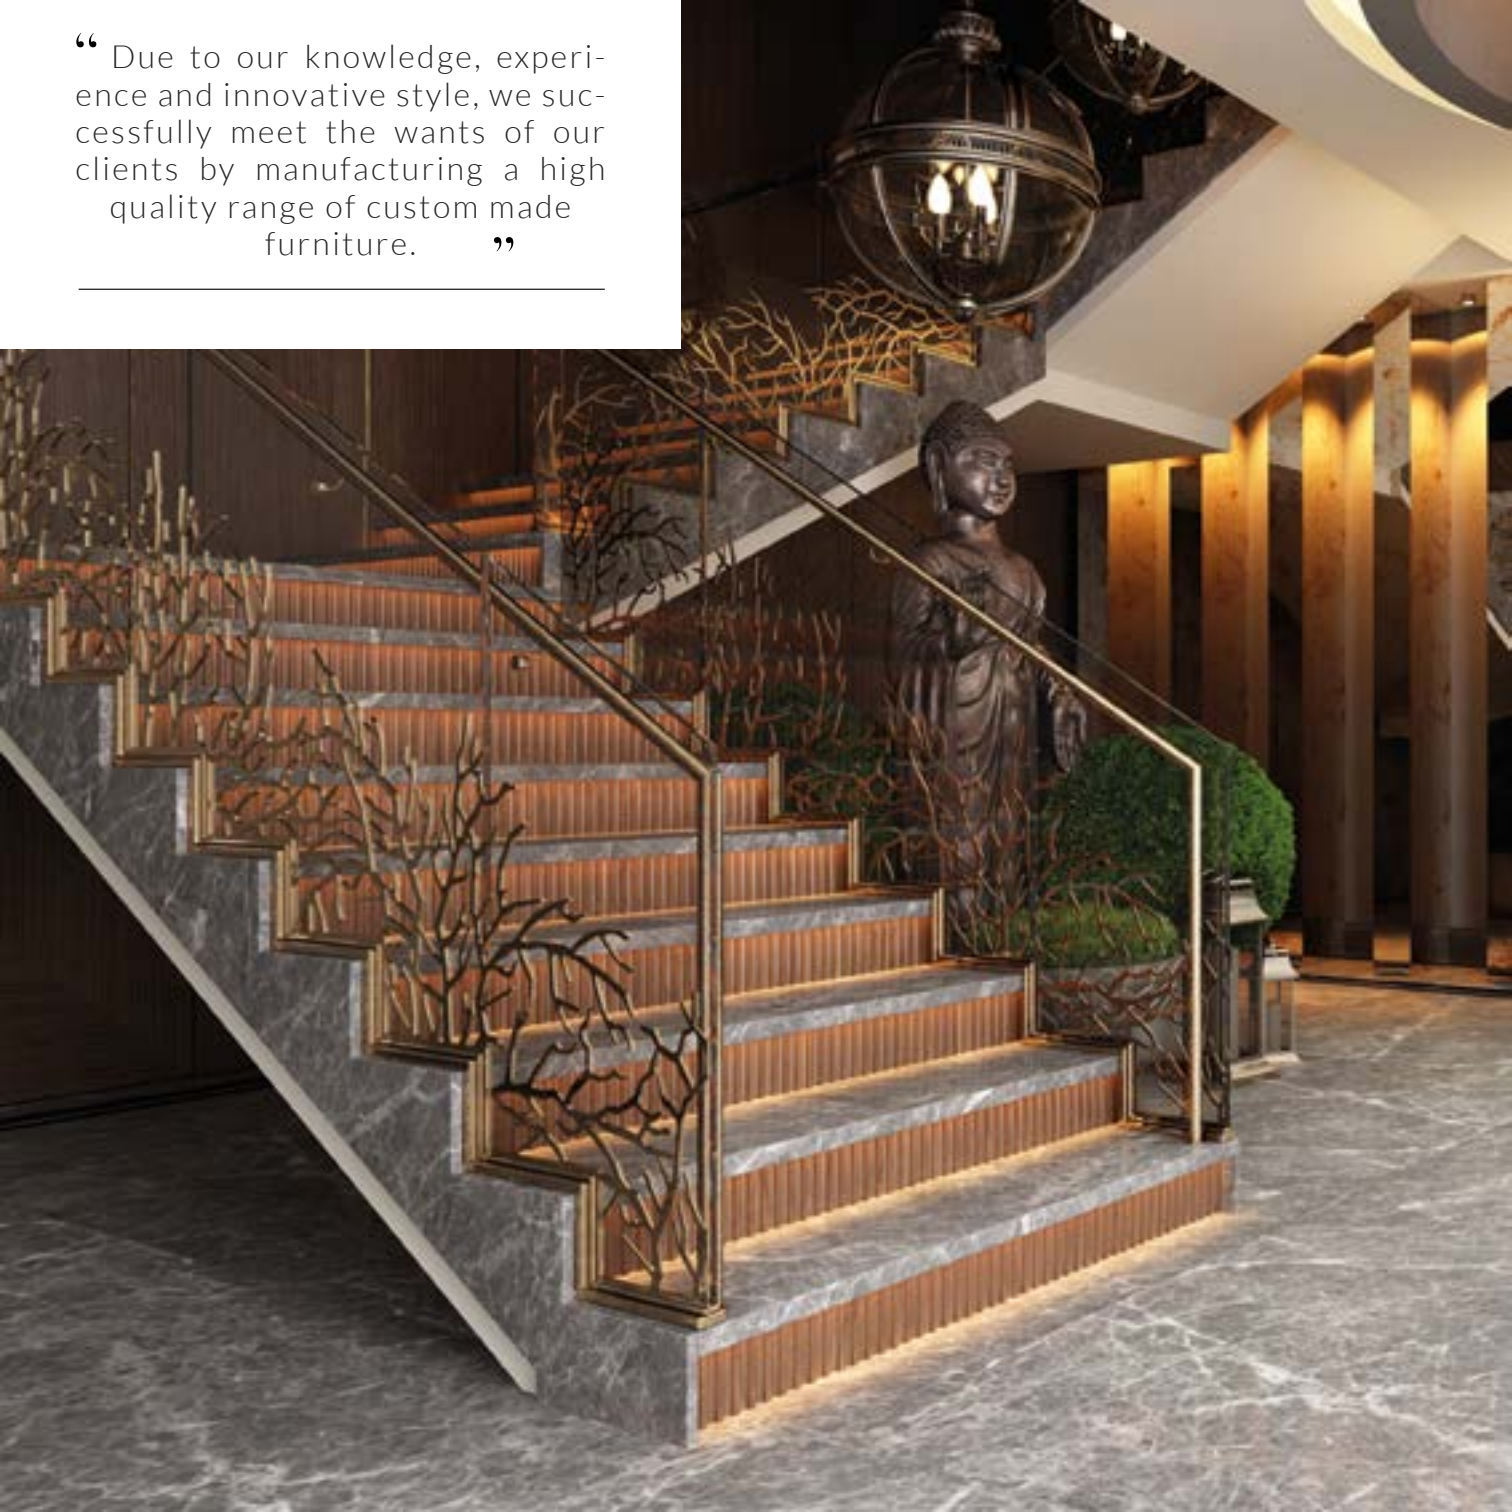

“ Due to our knowledge, experience and innovative style, we successfully meet the wants of our clients by manufacturing a high quality range of custom made furniture. ”